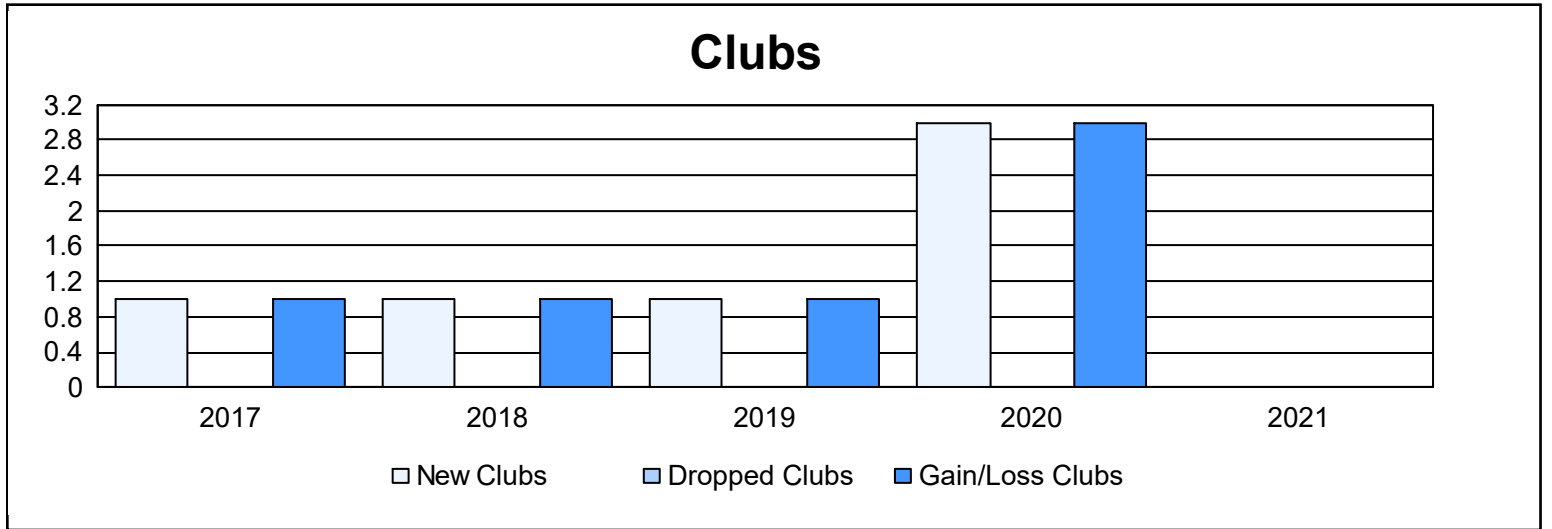

Year	New Clubs	Dropped Clubs	Gain/ Loss Clubs	New Members	Charter Members	Reinstate Members	Transfer Members	Total Member Added	Total Members Dropped	Gain/ Loss Members
2016-2017	1	0	1	100	71	4	1	176	84	92
2017-2018	1	0	1	135	75	4	7	221	204	17
2018-2019	1	0	1	103	24	3	6	136	162	-26
2019-2020	3	0	3	54	101	7	7	169	129	40
2020-2021	0	0	0	67	2	7	1	77	173	-96
<b>Average</b>	<b>1</b>	<b>0</b>	<b>1</b>	<b>92</b>	<b>55</b>	<b>5</b>	<b>4</b>	<b>156</b>	<b>150</b>	<b>5</b>

### Membership Composition June 2021 Cumulative