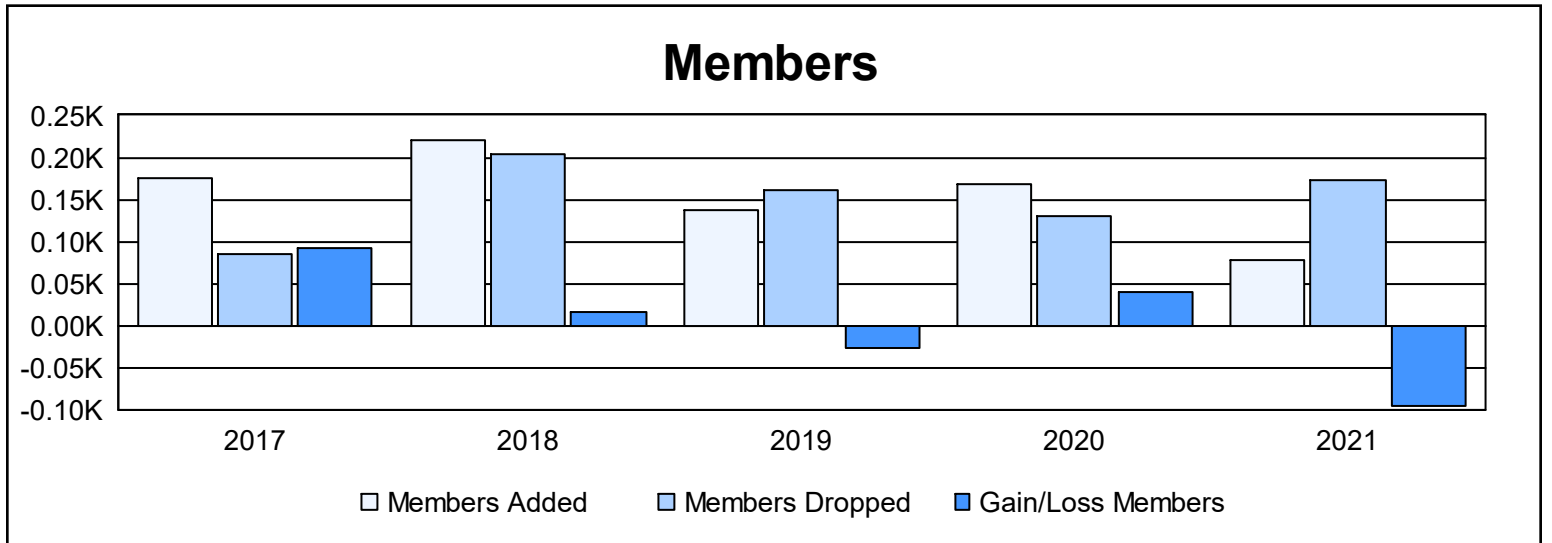

Year	New Clubs	Dropped Clubs	Gain/ Loss Clubs	New Members	Charter Members	Reinstate Members	Transfer Members	Total Member Added	Total Members Dropped	Gain/ Loss Members
2016-2017	1	0	1	100	71	4	1	176	84	92
2017-2018	1	0	1	135	75	4	7	221	204	17
2018-2019	1	0	1	103	24	3	6	136	162	-26
2019-2020	3	0	3	54	101	7	7	169	129	40
2020-2021	0	0	0	67	2	7	1	77	173	-96
<b>Average</b>	<b>1</b>	<b>0</b>	<b>1</b>	<b>92</b>	<b>55</b>	<b>5</b>	<b>4</b>	<b>156</b>	<b>150</b>	<b>5</b>

### Membership Composition June 2021 Cumulative