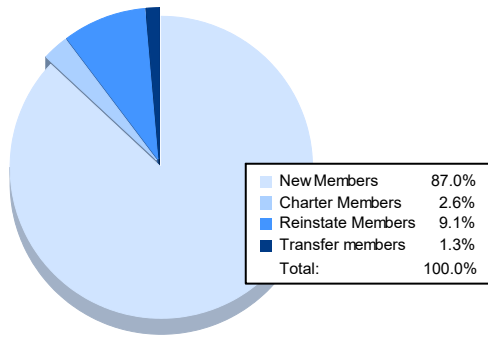

Year	New Clubs	Dropped Clubs	Gain/ Loss Clubs	New Members	Charter Members	Reinstate Members	Transfer Members	Total Member Added	Total Members Dropped	Gain/ Loss Members
2016-2017	1	0	1	100	71	4	1	176	84	92
2017-2018	1	0	1	135	75	4	7	221	204	17
2018-2019	1	0	1	103	24	3	6	136	162	-26
2019-2020	3	0	3	54	101	7	7	169	129	40
2020-2021	0	0	0	67	2	7	1	77	173	-96
<b>Average</b>	<b>1</b>	<b>0</b>	<b>1</b>	<b>92</b>	<b>55</b>	<b>5</b>	<b>4</b>	<b>156</b>	<b>150</b>	<b>5</b>

### Membership Composition June 2021 Cumulative